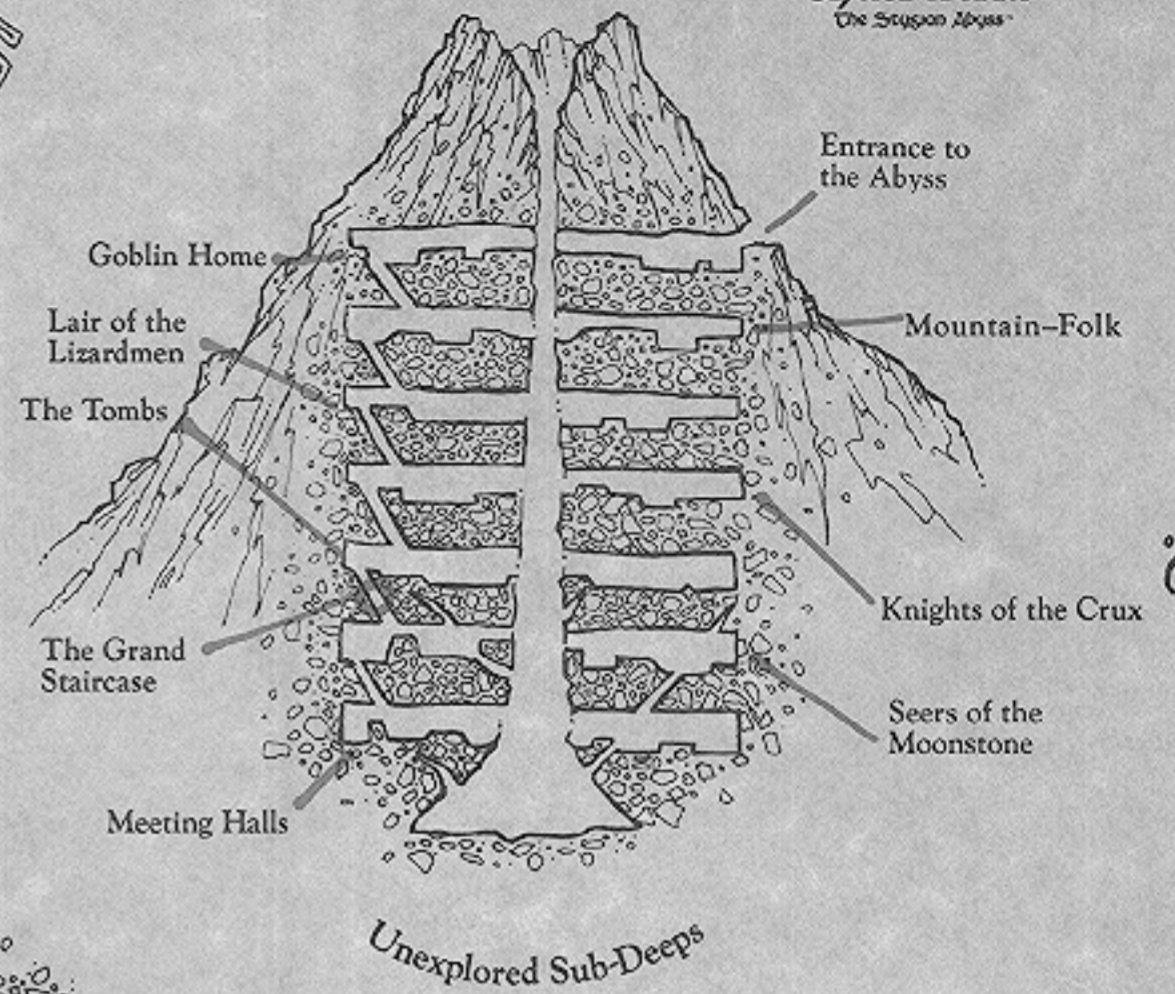

THE GREAT STYGLIAN ABYSS

AS MAPPED BY CORBY, PAGE TO SIR CABIRUS
IN THE TENTH YEAR OF THE SIXTH AGE

Ultima
Underworld
The Stygian Abyss

<http://www.replacementdocs.com>

Map Key

Bridge

Door

Pit

Passageway

Rocks

Stairway

Water