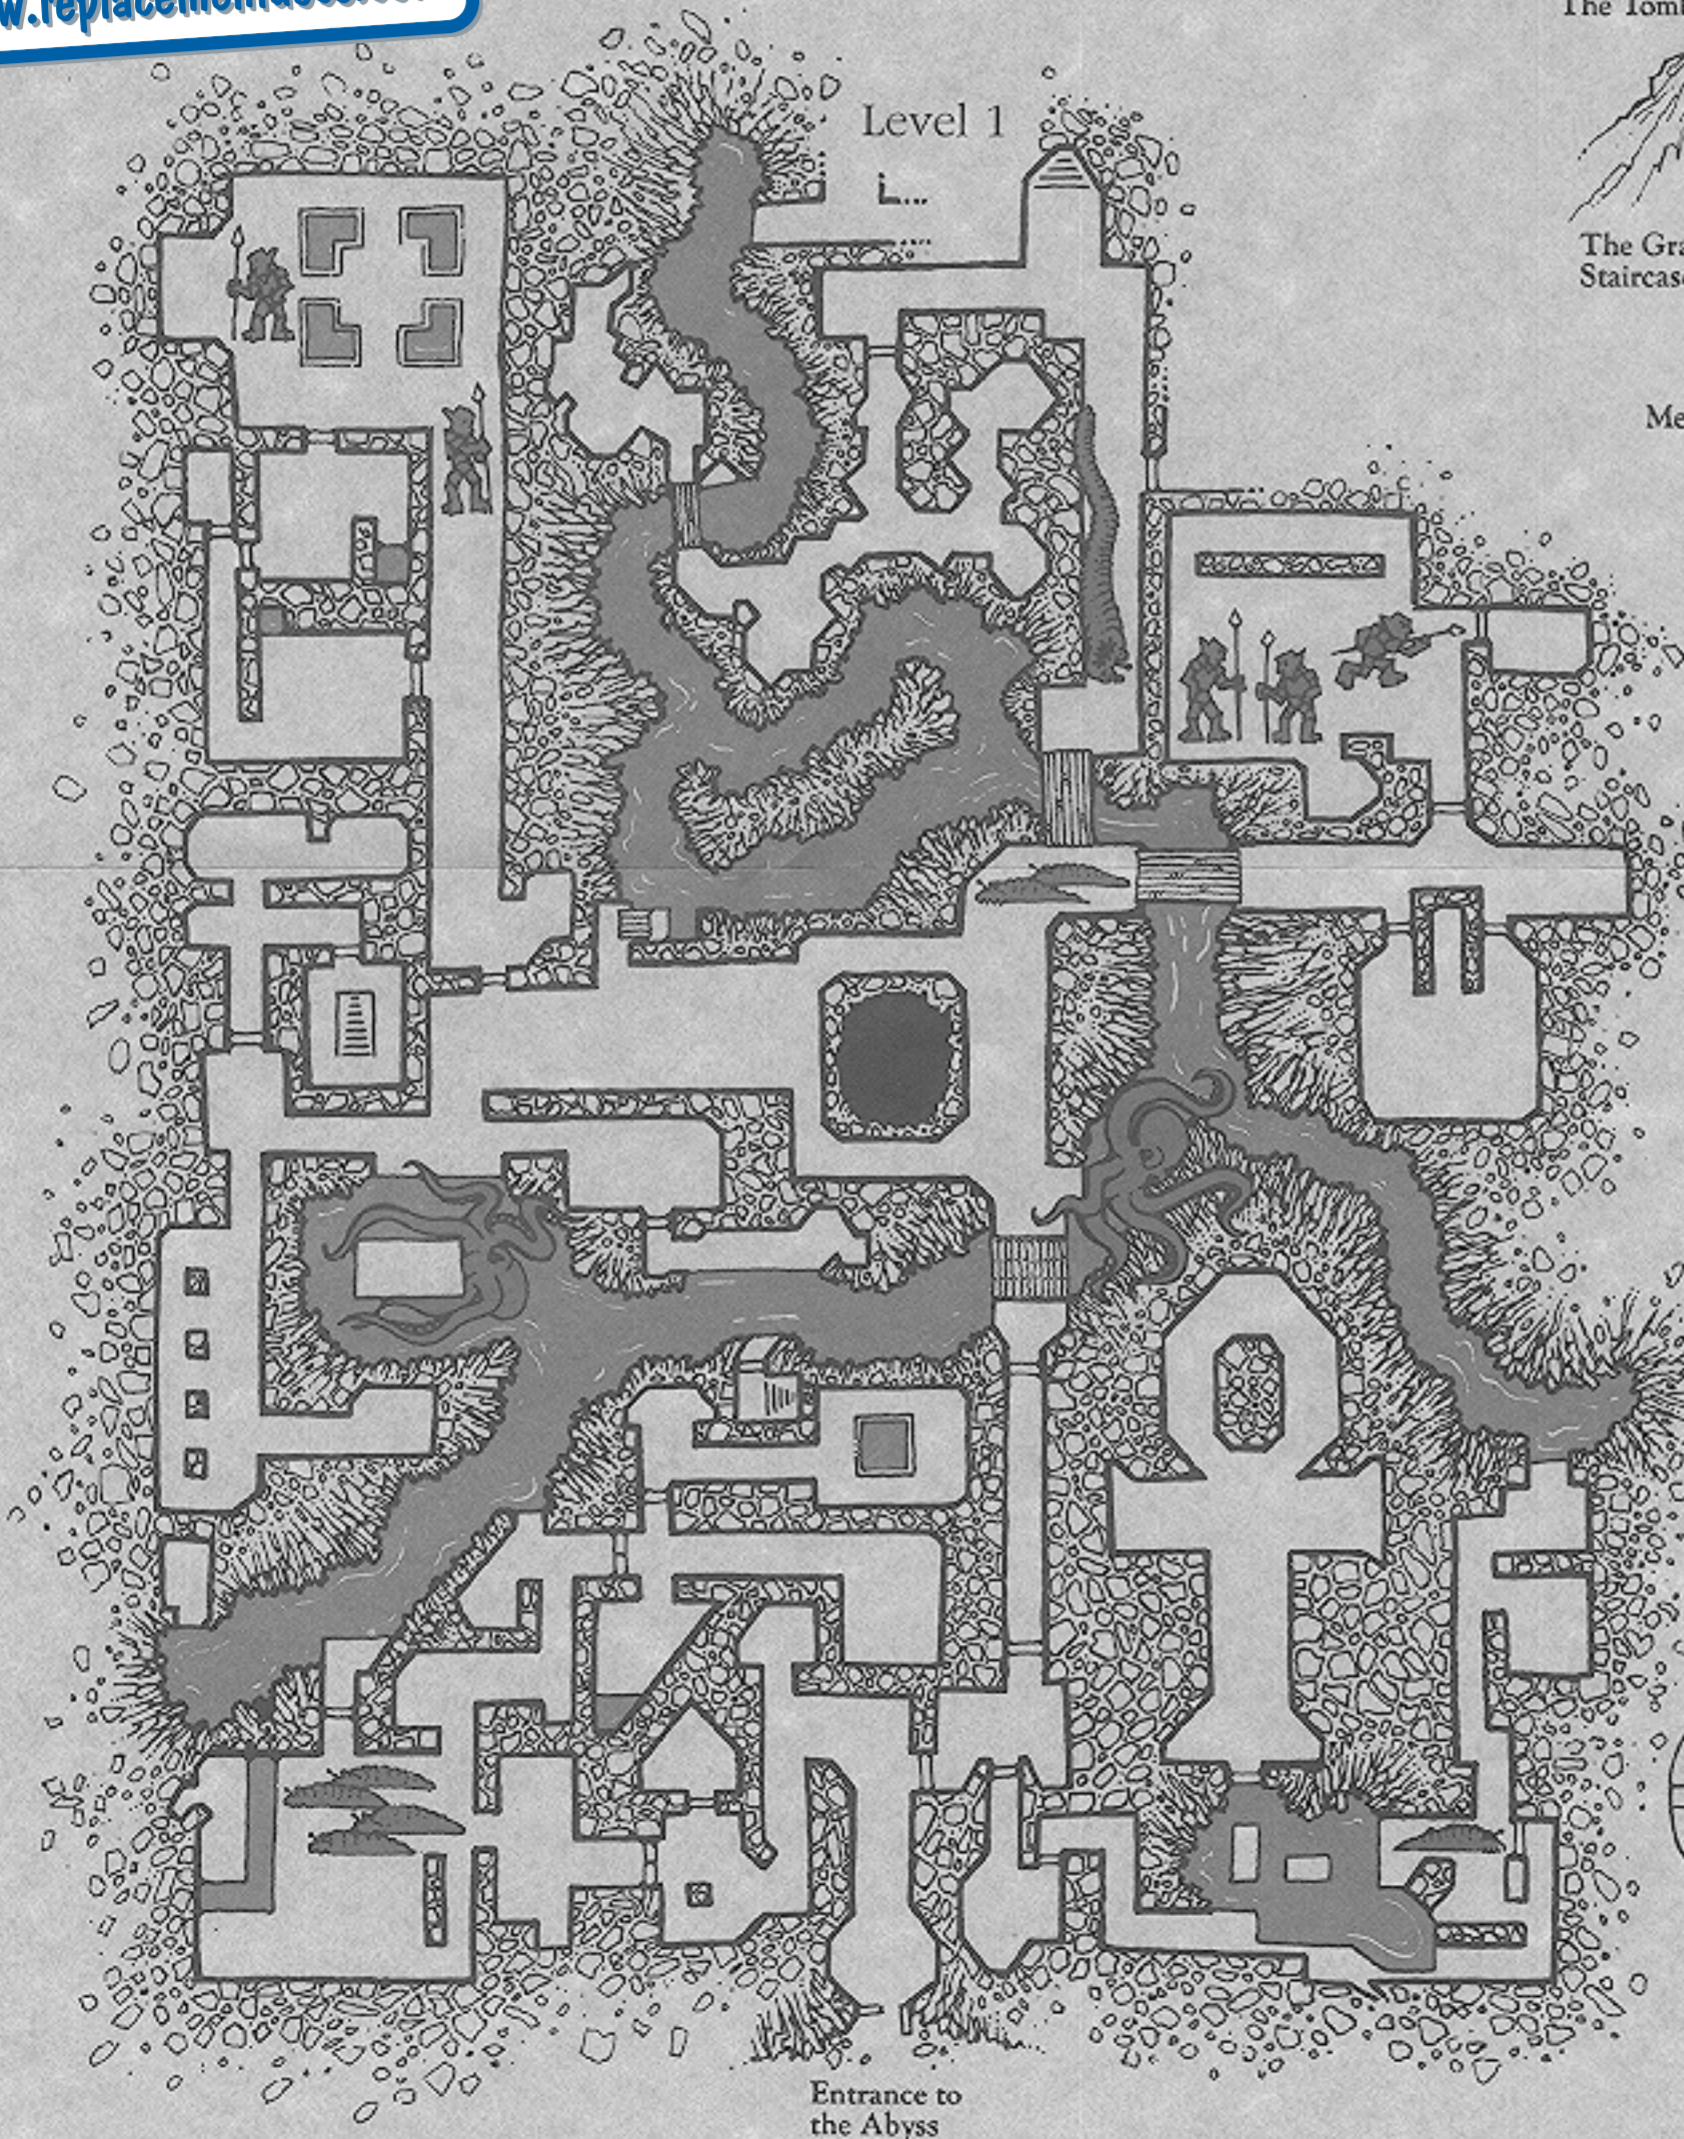

THE GREAT STYGLIAN ABYSS

AS MAPPED BY CORBY, PAGE TO SIR CABIRUS
IN THE TENTH YEAR OF THE SIXTH AGE

Ultima
Underworld
The Stygian Abyss

<http://www.replacementdocs.com>

Map Key

Bridge

Door

Pit

Passageway

Rocks

Stairway

Water