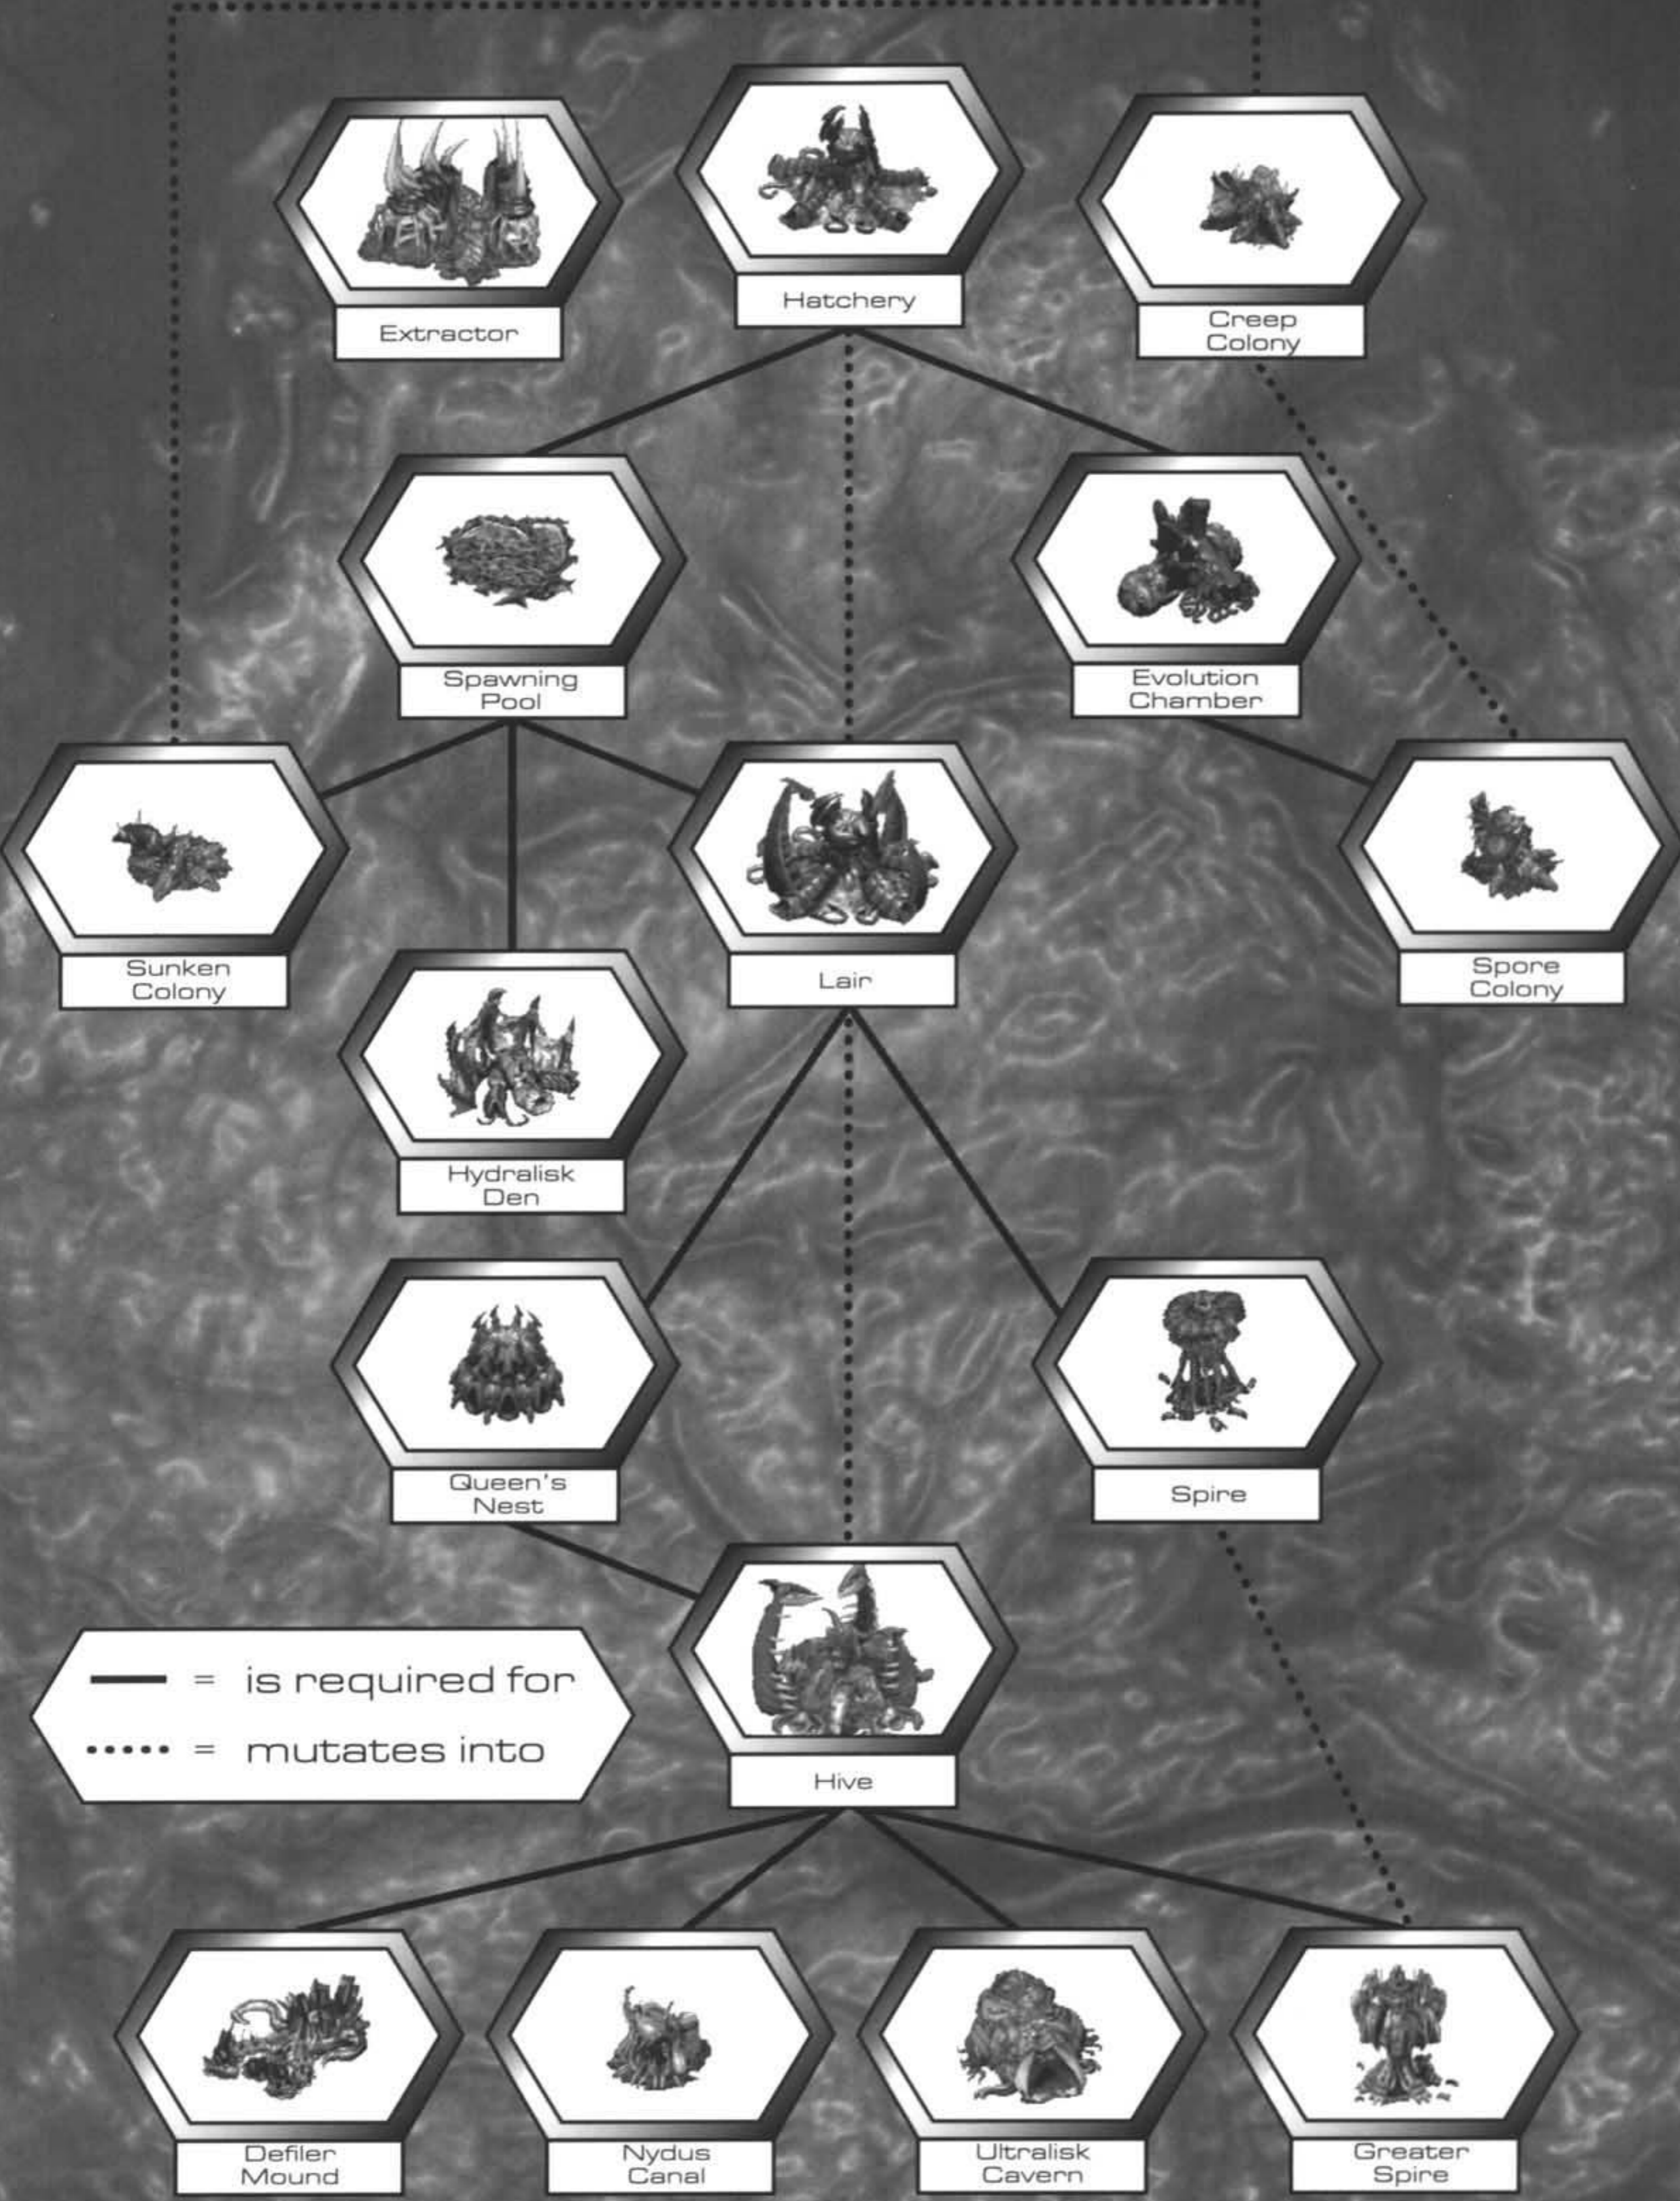

PROTOSSES

BUILDING DEPENDENCIES

<http://www.replacementdocs.com>

— = is required for
 = mutates into

虫皇

BUILDING DEPENDENCIES

PROTOSSES

UNIT DEPENDENCIES

 = unit produced at
 = unit requires

已知

UNIT DEPENDENCIES