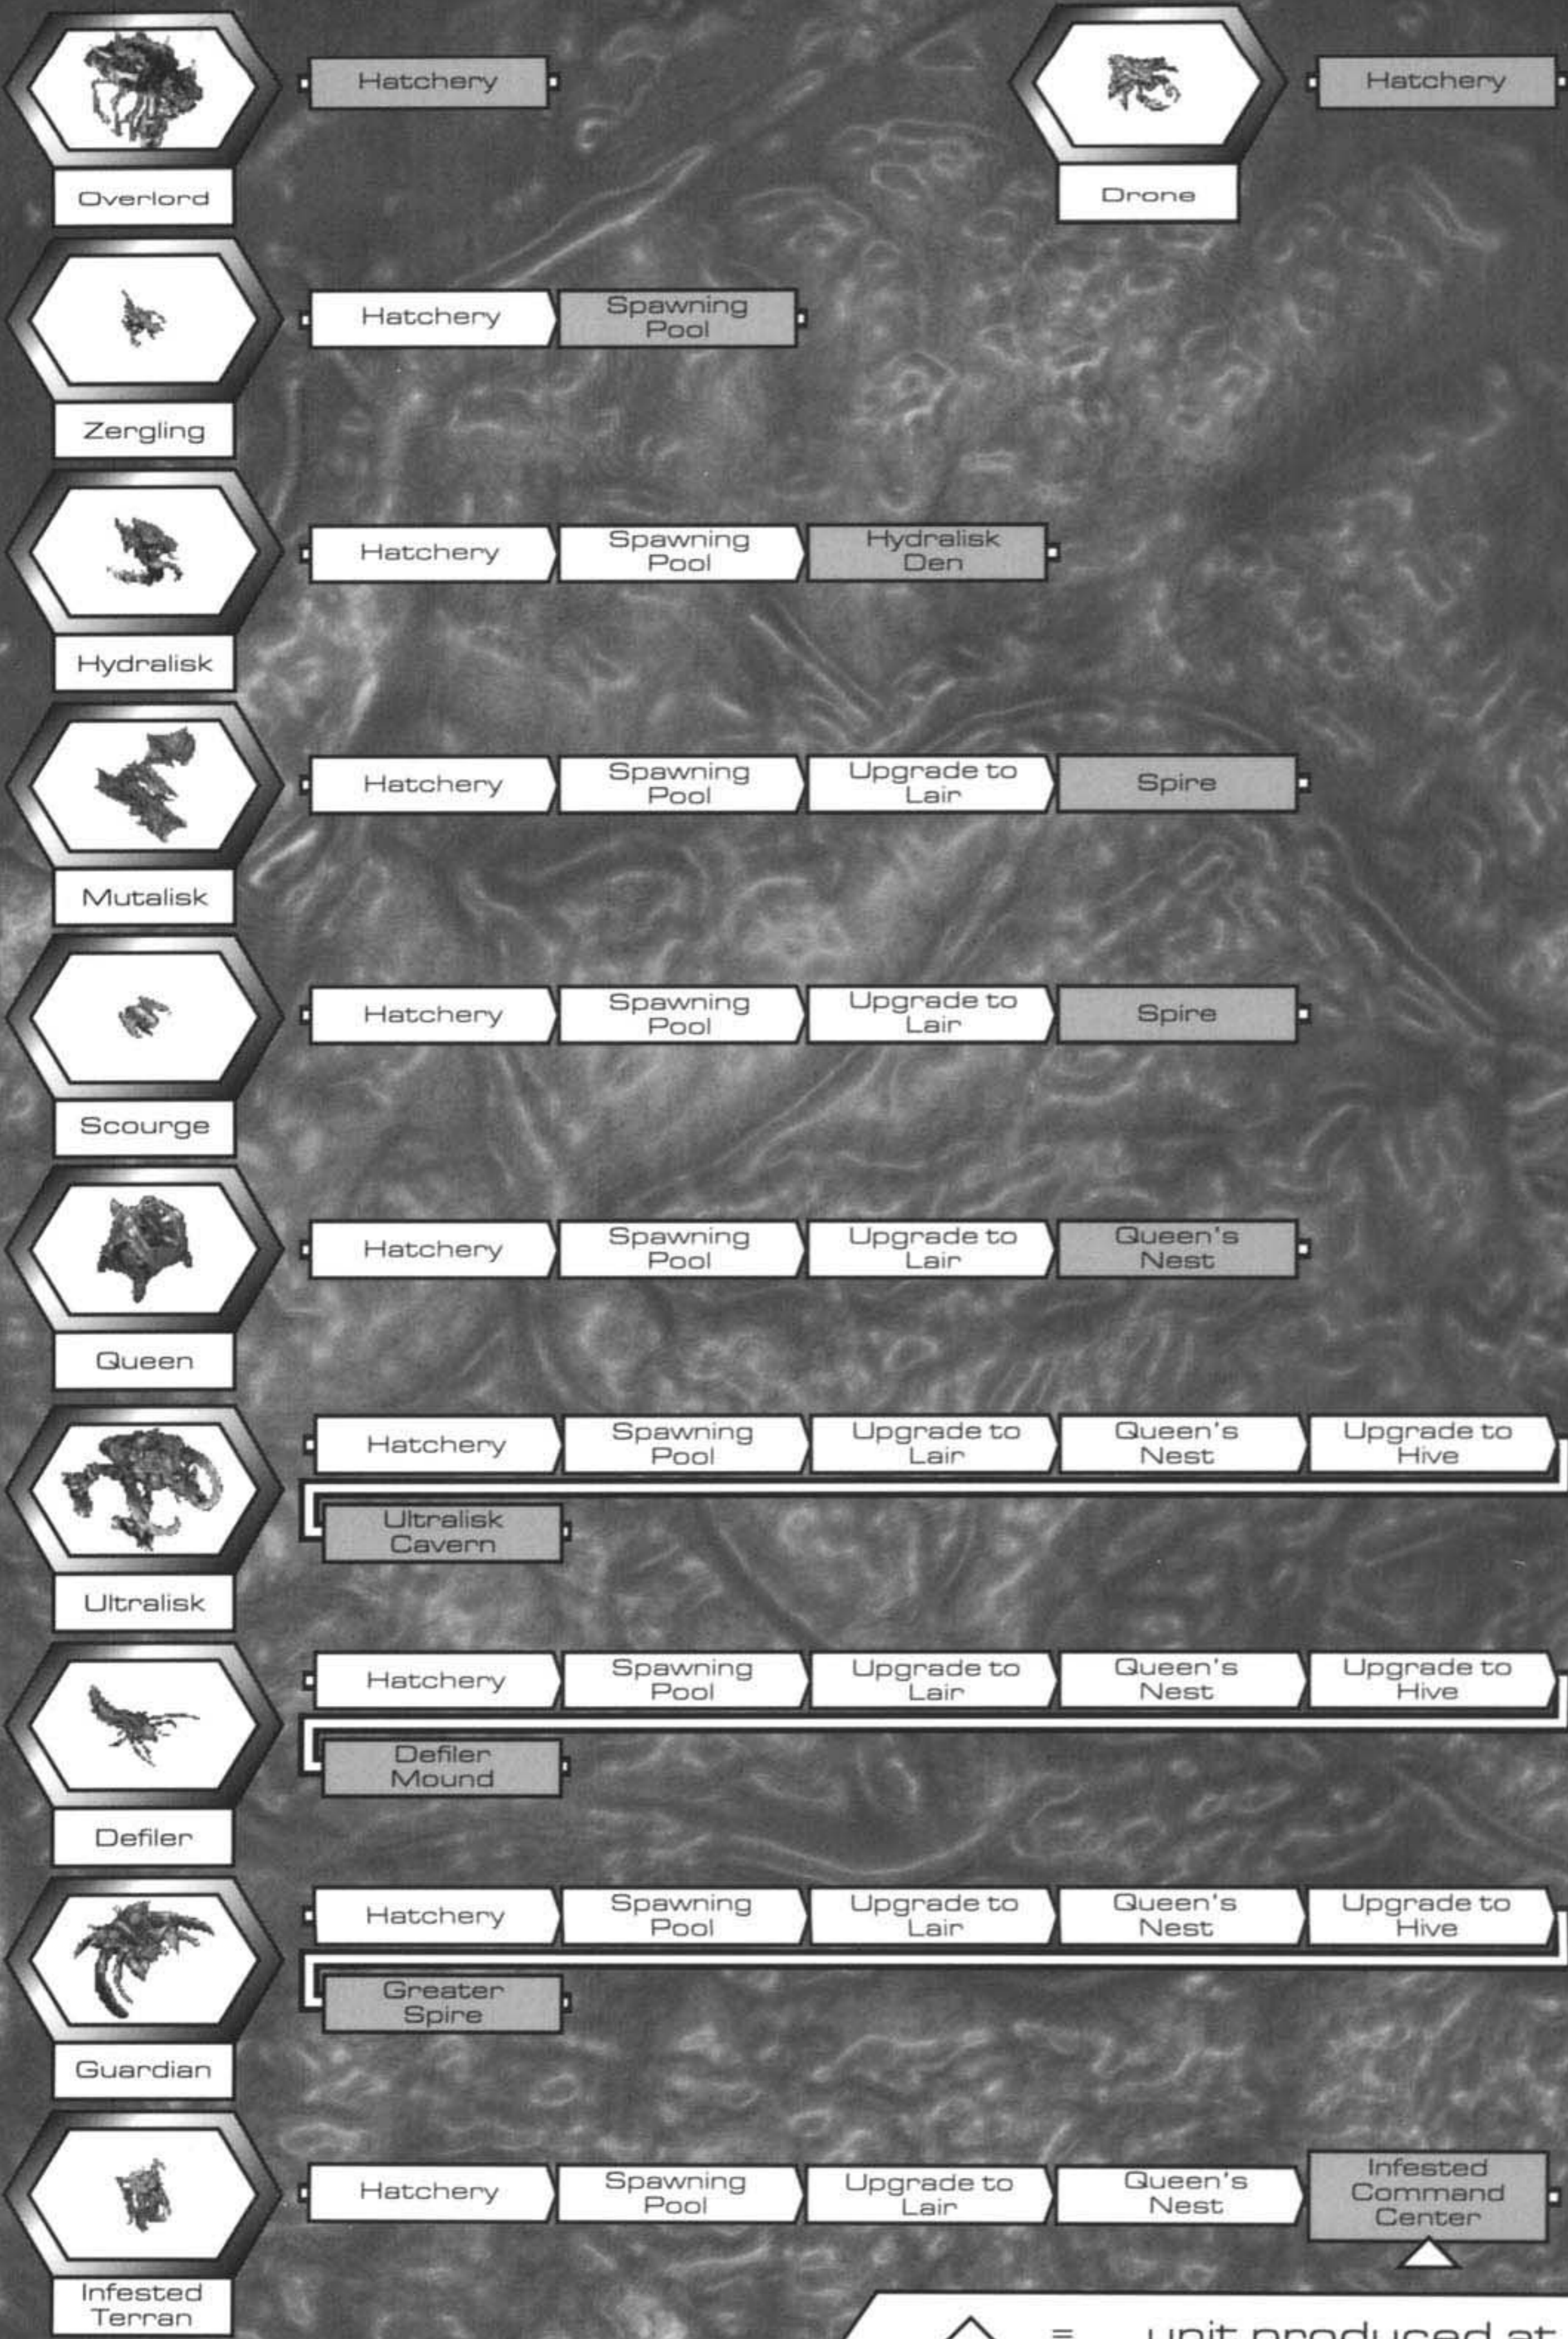

PROTOSSES

BUILDING DEPENDENCIES

<http://www.replacementdocs.com>

— = is required for
 = mutates into

虫皇

BUILDING DEPENDENCIES

PROTOSSES

UNIT DEPENDENCIES

 = unit produced at
 = unit requires

已知

UNIT DEPENDENCIES