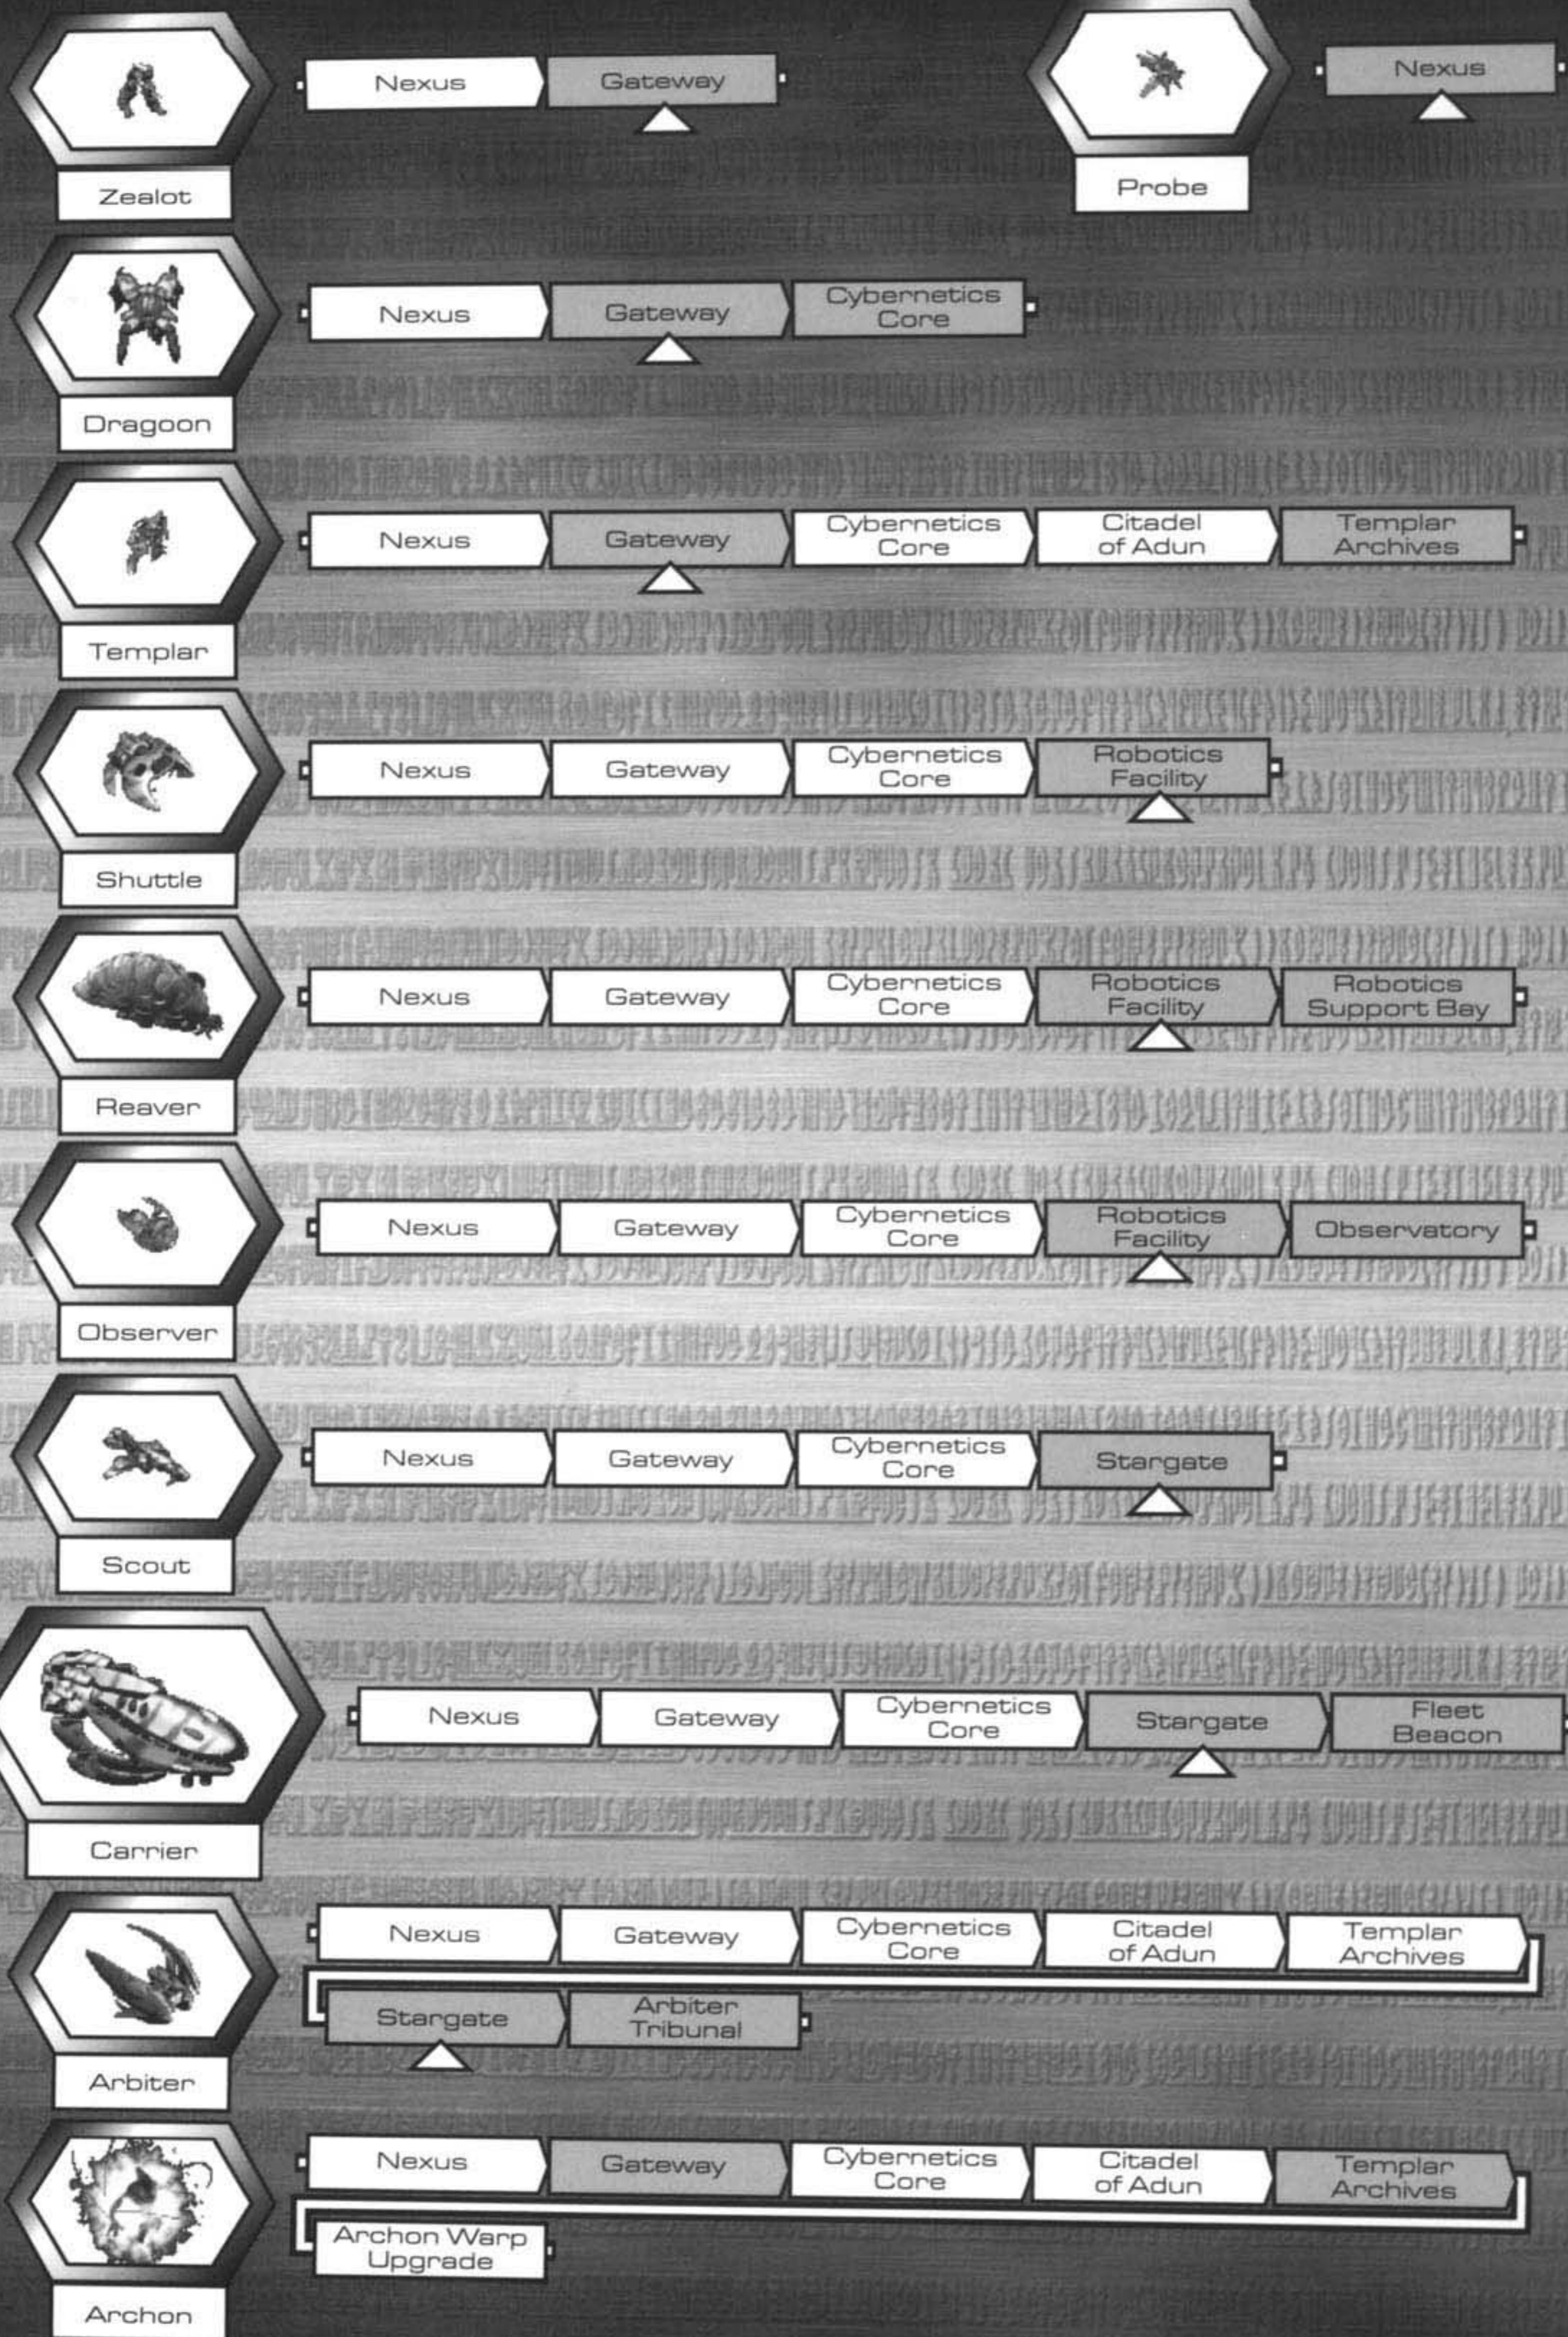

PROTOSSES

BUILDING DEPENDENCIES

<http://www.replacementdocs.com>

— = is required for
 = mutates into

虫皇

BUILDING DEPENDENCIES

PROTOSSES

UNIT DEPENDENCIES

 = unit produced at
 = unit requires

已知

UNIT DEPENDENCIES